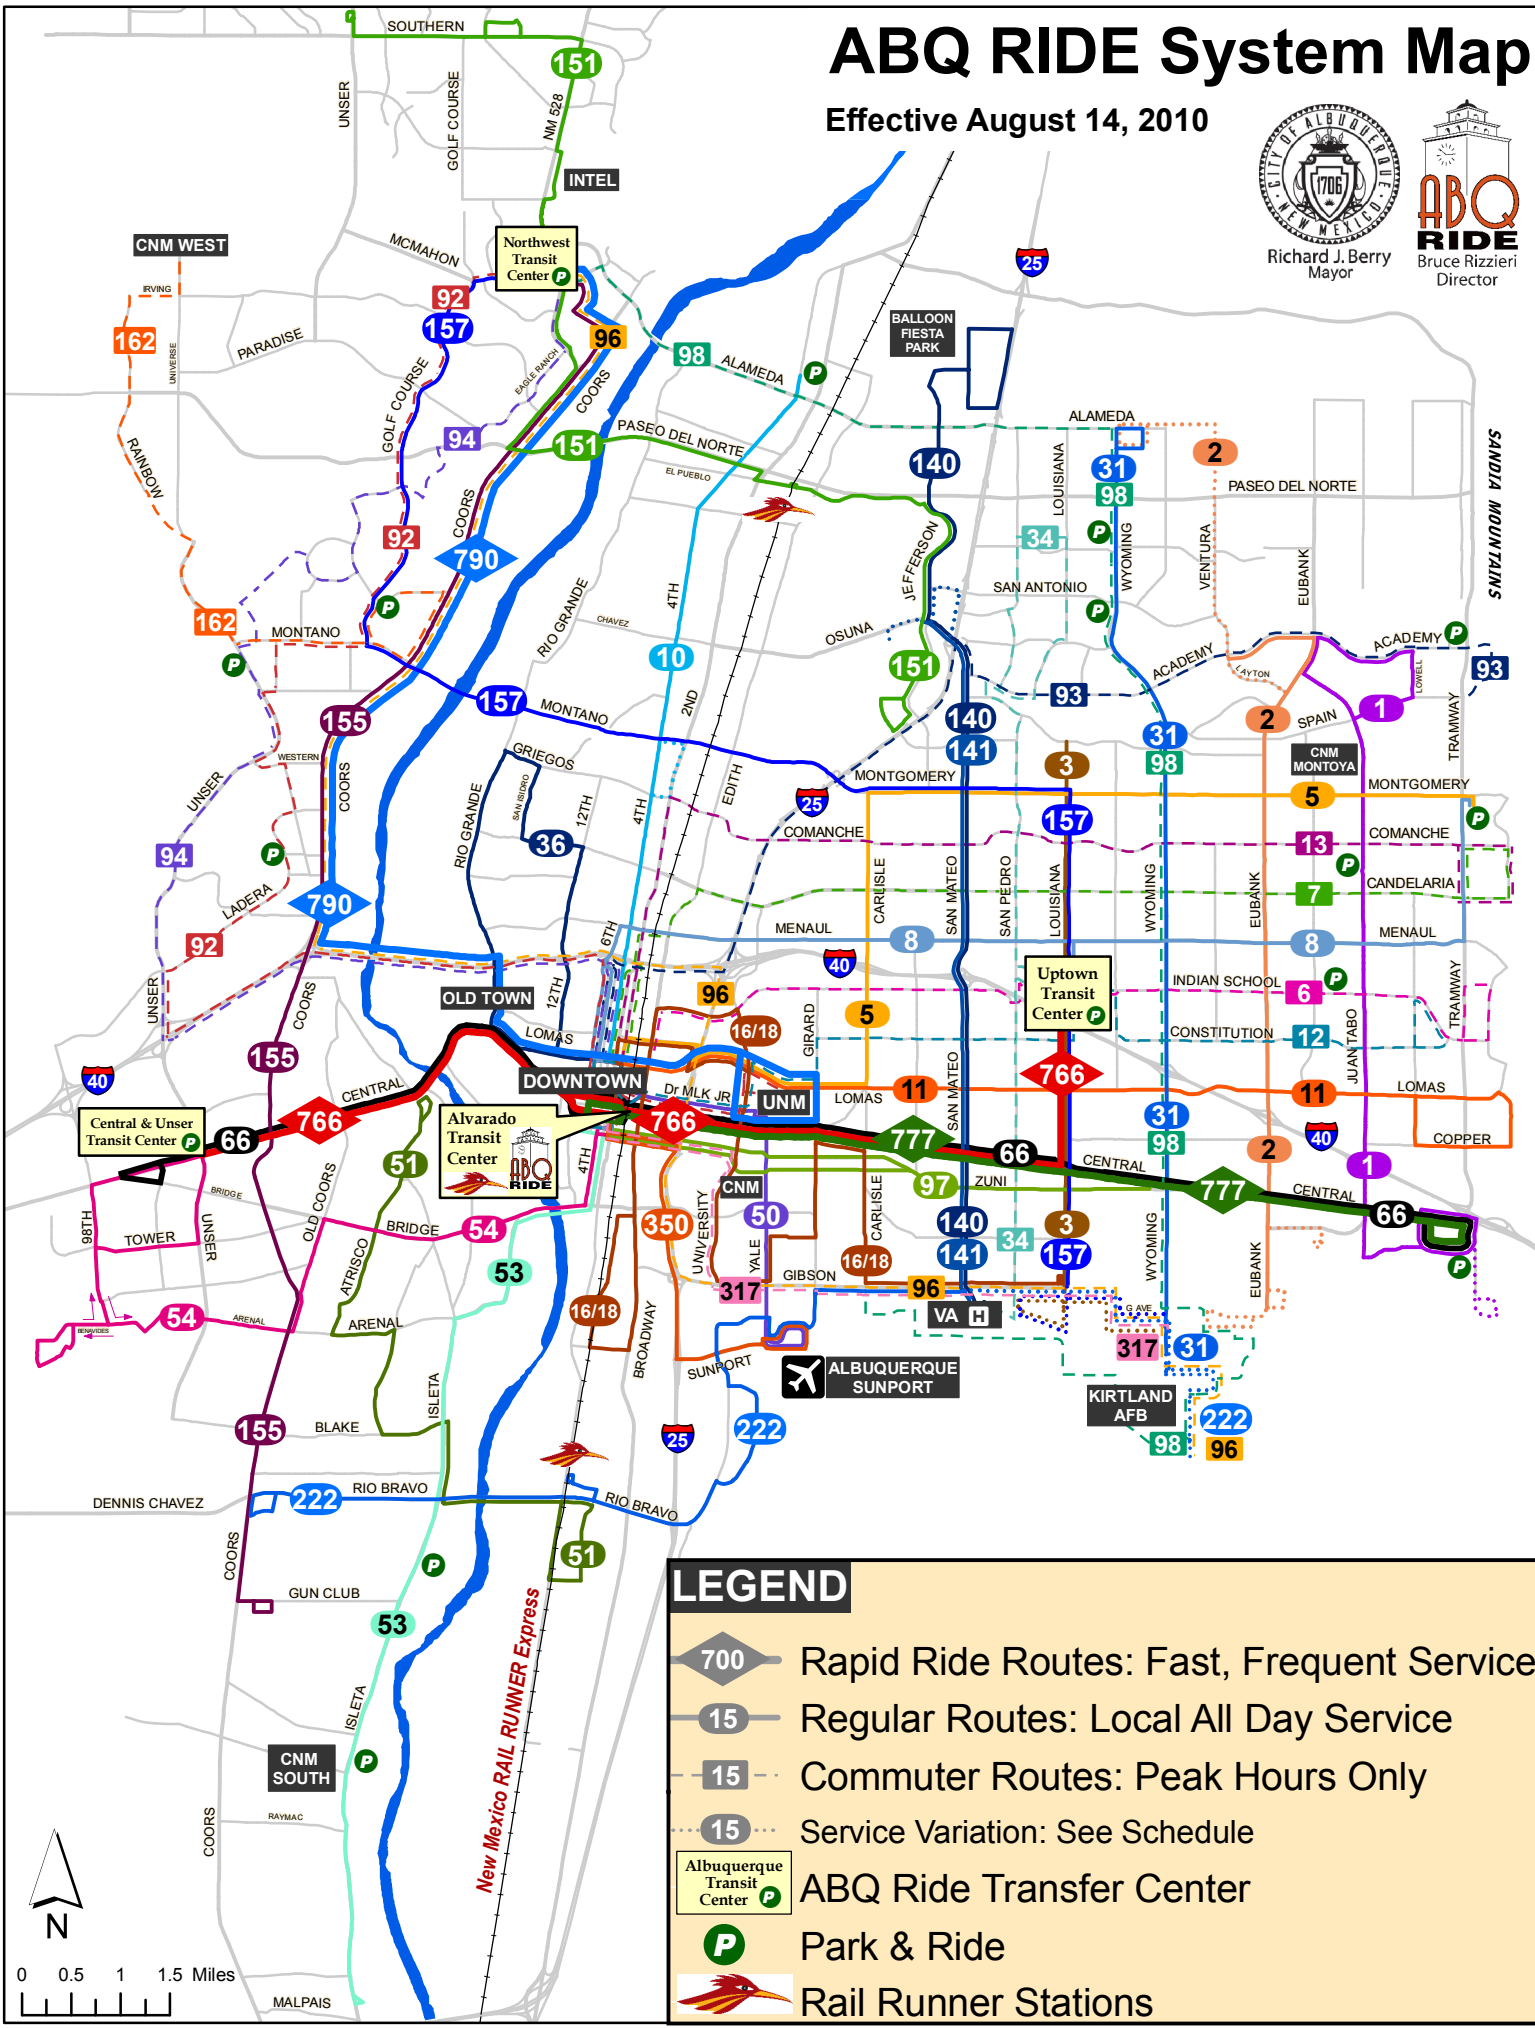

ABQ RIDE System Map

Effective August 14, 2010

LEGEND

- Rapid Ride Routes: Fast, Frequent Service
- Regular Routes: Local All Day Service
- Commuter Routes: Peak Hours Only
- Service Variation: See Schedule
- Albuquerque Transit Center
- Park & Ride
- Rail Runner Stations