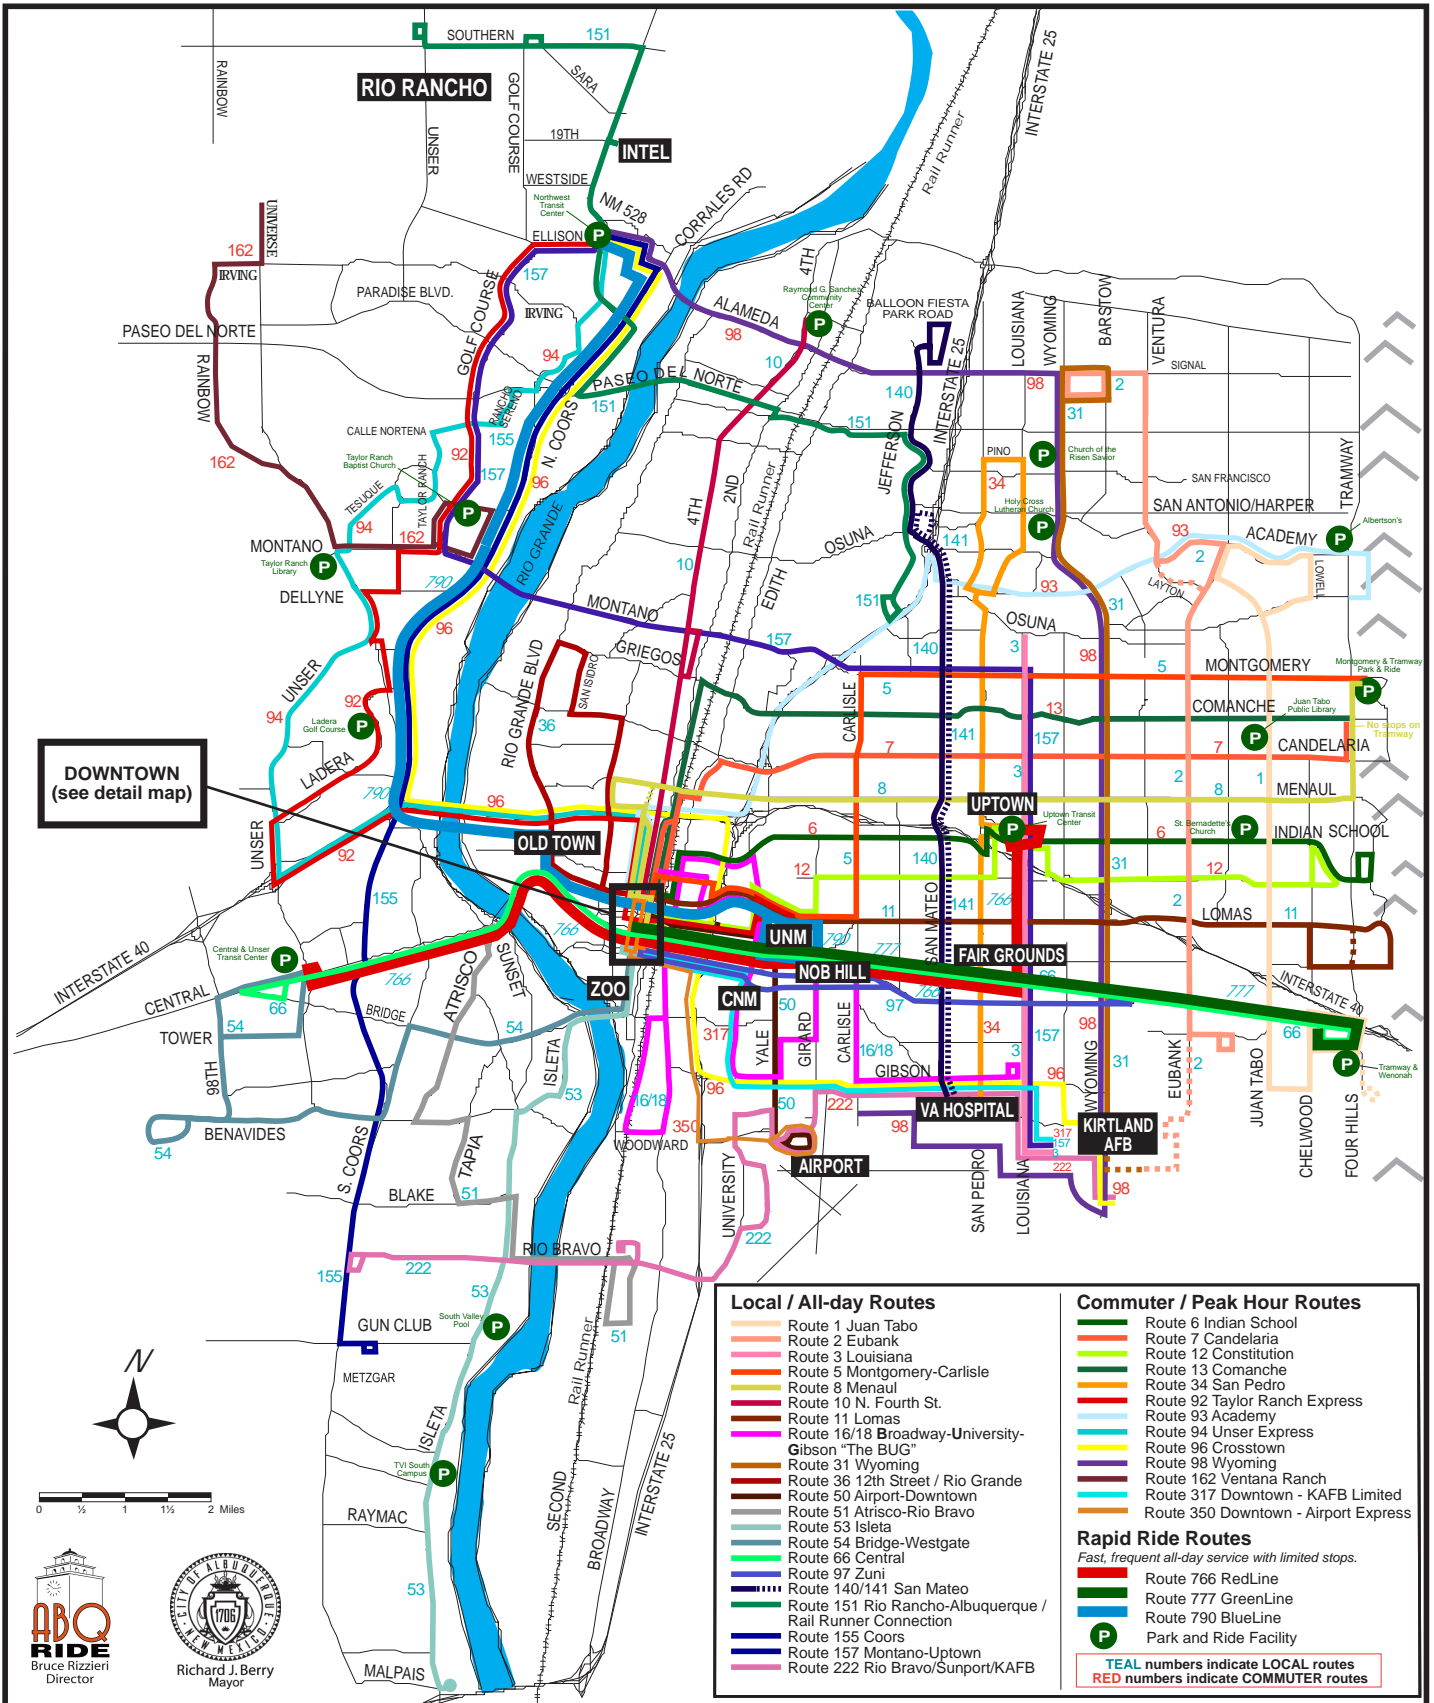

ABQ Ride System Map

Effective
May 8, 2010

For trip planning assistance call 311
(724-3183 TTY) or visit www.myabqride.com